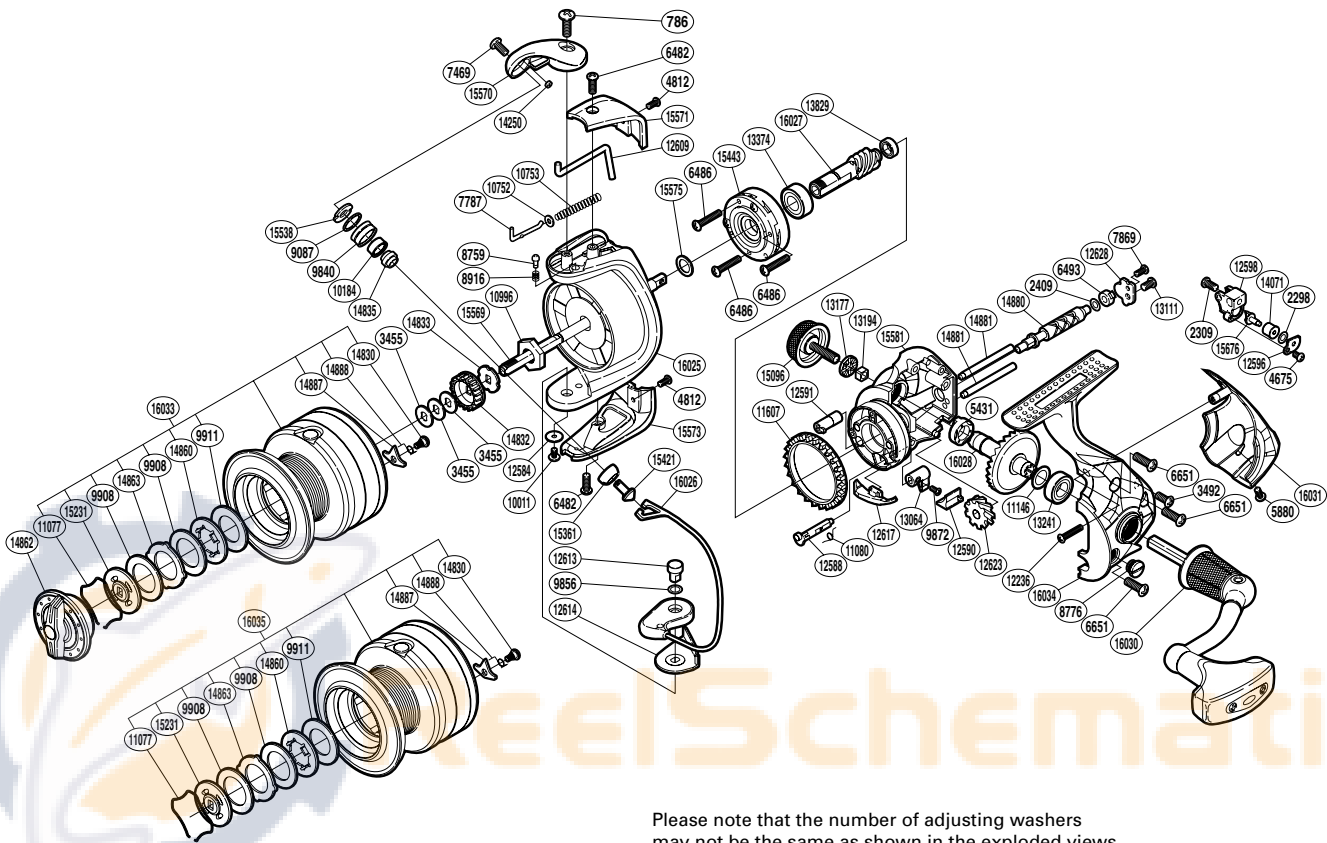

SHIMANO

TECHNIUM  SA-RB

TEC-C5000FD

(51SG764903G)

Please note that the number of adjusting washers may not be the same as shown in the exploded views. (Adjustment will vary with each individual product.)

Part No.	Description	Part No.	Description	Part No.	Description
RD 0786	Screw	RD11077	Drag Washers Retainer	RD14862	Drag Knob
RD 2298	Spacer	RD11080	Anti-Reverse Cam Spring	RD14863	Eared Washer
RD 2309	Screw	RD11146	Washer	RD14880	Worm Shaft
RD 2409	Spacer	RD11607	Friction Ring	RD14881	Oscillating Guide
RD 3455	Spool Washer	RD12236	Screw	RD14887	Drag Click
RD 3492	Screw	RD12584	Washer	RD14888	Click Spring
RD 4675	Screw	RD12588	Anti-Reverse Cam	RD15096	Handle Screw Cap
RD 4812	Screw	RD12590	Anti-Reverse Lever Cover	RD15231	Key Washer
RD 5431	Drive Gear Bushing	RD12591	Worm Bushing (front)	RD15361	Line Roller Support Cover
RD 5880	Screw	RD12596	Oscillating Pawl Cover	RD15421	Line Roller Support
RD 6482	Screw	RD12598	Oscillating Slider	RD15443	Roller Clutch Assembly
RD 6486	Screw	RD12609	Bail Trip Lever	RD15538	Line Roller Plate
RD 6493	Worm Bushing (rear)	RD12613	Bail Hold Support Shaft	RD15569	Main Shaft
RD 6651	Screw	RD12614	Bail Hold Support Spacer	RD15570	Bail Arm
RD 7469	Screw	RD12617	Bail Trip Strike	RD15571	Bail Spring Cover
RD 7787	Bail Spring Guide A	RD12623	Idle Gear	RD15573	Bail Hold Support Guard
RD 7869	Screw	RD12628	Worm Shaft Retainer	RD15575	Washer
RD 8759	Click Pin	RD13064	Anti-Reverse Lever	RD15581	Body
RD 8776	Oil Cap	RD13111	Screw	RD15676	Oscillating Pawl
RD 8916	Click Spring	RD13177	Handle Screw Cap Spacer	RD16025	Rotor
RD 9087	Line Roller Spacer	RD13194	Handle Screw Lock	RD16026	Bail Assembly
RD 9840	Line Roller	RD13241	Ball Bearing	RD16027	Pinion Gear
RD 9856	Washer	RD13374	Ball Bearing	RD16028	Drive Gear
RD 9872	Screw	RD13829	Ball Bearing	RD16030	Handle Assembly
RD 9908	Drag Washer	RD14071	Oscillating Slider Bushing	RD16031	Rear Protector
RD 9911	Drag Washer	RD14250	Line Roller Oil Cap	RD16033	Spool Assembly
RD10011	Screw	RD14830	Screw	RD16034	Side Cover
RD10184	Line Roller Bushing	RD14832	Spool Support A		
RD10752	Bail Spring Guide A Support	RD14833	Spool Support B		
RD10753	Bail Spring	RD14835	Line Roller Collar		
RD10996	Rotor Nut	RD14860	Key Washer	RD16035	Spare Spool Assembly